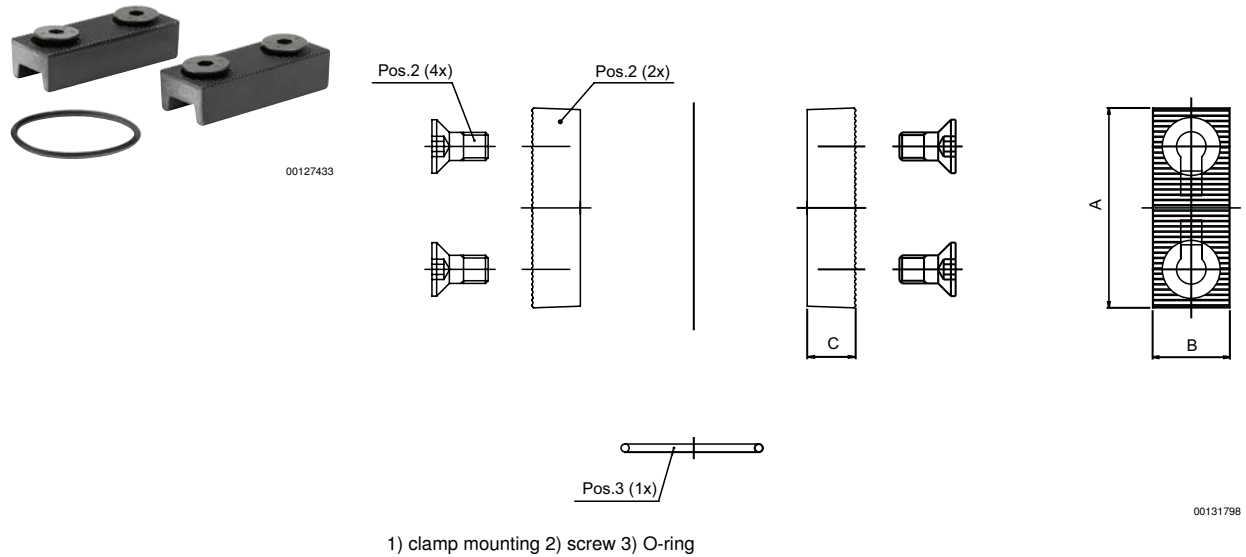

Series NL6
Accessories

Block assembly kit
► Series NL6

Part No.	A	B	C	Weight [kg]									
1827009593	56.9	22	13.8	0.02									
Scope of delivery: 2 clamp mountings, 4 screws ISO 10642 M6x10-8.8, 1 O-ring													